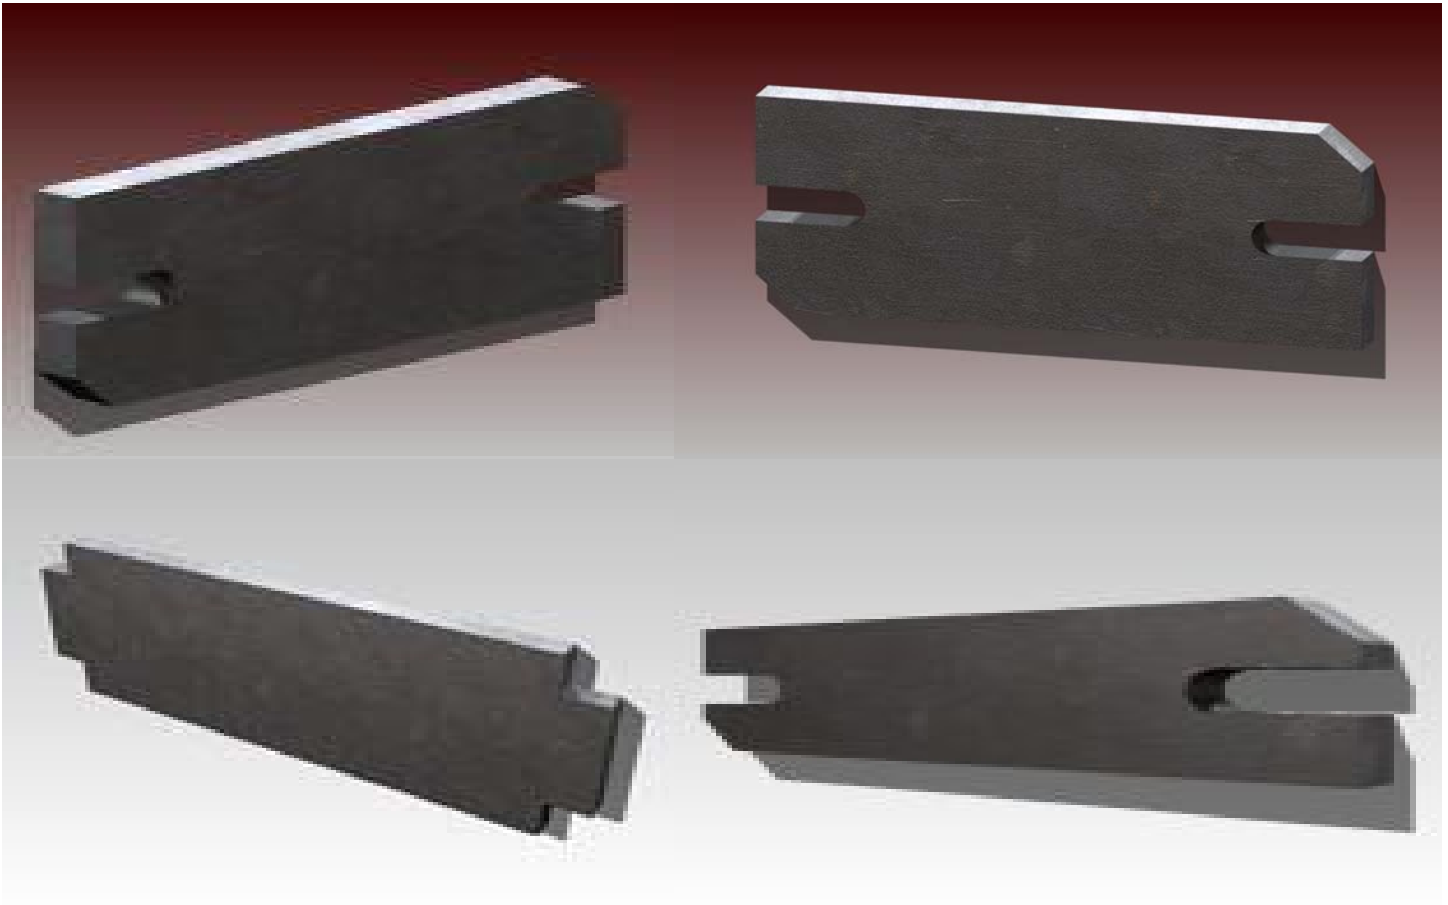

STAGE

COUNTERWEIGHTS

Since 1923, Concord Steel has produced Steel Stage Counterweights. As the original manufacturer of these products, buy DIRECT from us for terrific savings. Call us today for a quote and start the savings today!