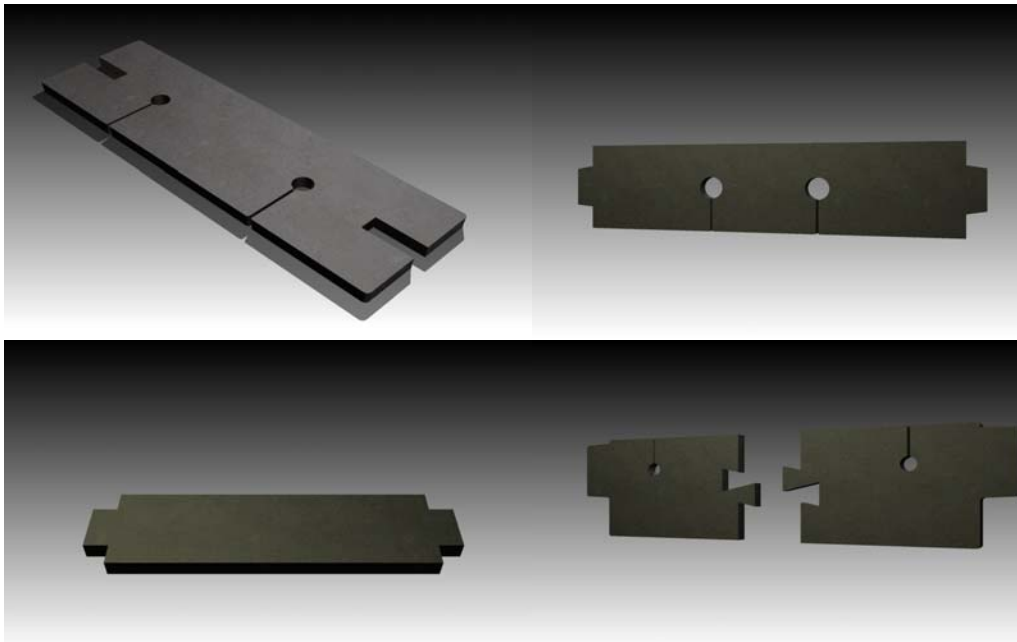

CUSTOM PRODUCED ELEVATOR COUNTER WEIGHTS

THE COUNTERWEIGHT PEOPLE!

197 West Market Street
Suite 202
Warren, OH 44481

For close to 100 years Concord Steel has been THE source for custom fabricated elevator counter weights. Whether you are buying for inventory or a specific job site, our two plant locations ensure you an on-time, on-target cost effective supply!

PLANT LOCATIONS

Chicago Heights, IL
Warren, OH

CAST STEEL LEAD

Contact us TODAY with your requirements!

TRACY NEWSOME **INSIDE SALES**

Phone: 800-321-8027 ext 125

Fax: 330-372-3526

Email: tnewsome@concordsteel.net

www.concordstl.com

MIKE KOTCH **OUTSIDE SALES**

Phone: 281-356-7646

Fax: 830-232-6879

Email: mkotch@concordsteel.net

www.concordstl.com